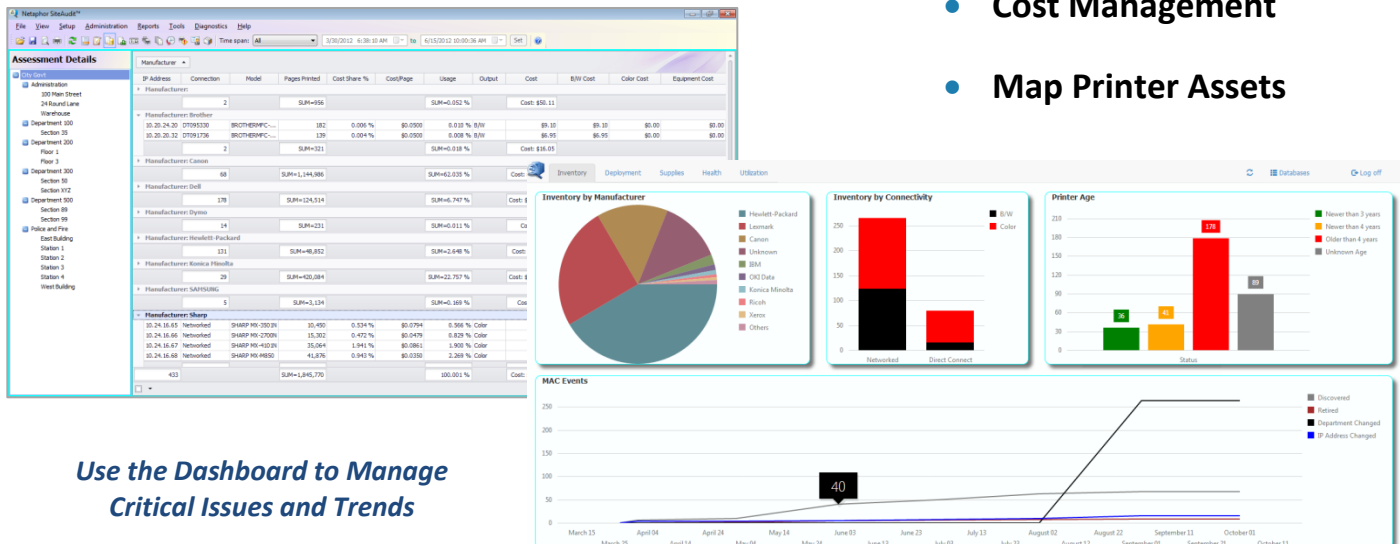

Enabling Managed Print Services

Netaphor SiteAudit™ Solutions for Auditing and Fleet Management

Netaphor
Software

Enabling MPS with Business Intelligence

Netaphor SiteAudit™ tools enable the best managed printer services. Manage local and networked printers with analysis, alerting and reporting. From comprehensive meter and supplies tracking to service performance measures such as Uptime percentage, SiteAudit tools provide the industry's most advanced auditing and fleet management capability. Use SiteAudit OnSite for enterprise and security sensitive environments or SiteAudit Hosted for cloud customers. Try SiteAudit today and visit www.netaphor.com

- Fleet Audit & Management
- Metering & Analysis
- JIT Supplies Alerting
- Move, Add & Change
- Fleet Health Metrics
- Cost Management
- Map Printer Assets

Use the Dashboard to Manage
Critical Issues and Trends

Key Features

- Discovery and Data Collection uses Adaptive Fleet Technology (AFT)
- Tracks 24 Separate Meters
- Tracks Supplies, Yields & Estimated Replacement Metrics
- Service Performance Measures e.g. Uptime
- Tracks Moves, Add & Changes (iMAC/R)
- 70 Standard Reports & Unlimited Customized Reports, Web & Scheduled Reports
- Rules-based Alerts and Thresholds

Key Benefits

- Imperceptible Network Traffic
- Handles any Billing or Volume Analysis
- Just in Time ordering, Yields for Profit Analysis
- Reduces service costs, Increase Customer Satisfaction
- Most Accurate Inventory Management
- Widest Array of Reporting Options
- Alerts priorities that optimizes fleet performance