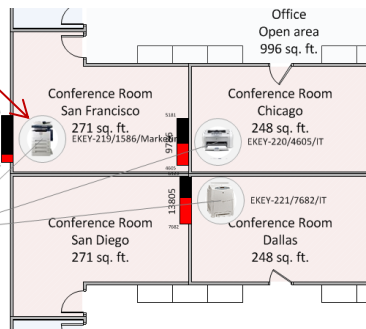

Netaphor SiteAudit v6.0

OnSite and Hosted Solutions

Optional Integration with SiteAudit Visualizer™ Mapping

Integrated Audit Report

PLATFORMS

Viewer

Windows 7 and 8; Windows Server 2008/R2/Windows 2012/R2

Dashboard

Internet Explorer 9 and beyond

Track <250 Printers

Windows 7 and 8
SQL Express 2008/12

Track >250 Printers

Windows Servers: 2008/R2 & 2012/R2; SQL Server 2008/12

Microsoft Certified

Certified for server and client software

“Unlike some other fleet-management solutions, SiteAudit can collect granular usage data from both networked and locally connected devices from all major OEMs.” - Buyers Lab, Winter 2015 Pick Award, Outstanding Fleet Management Solution

Key Features

- Discovery and Data Collection uses Adaptive Fleet Technology (AFT)
- Tracks 24 Separate Meters
- Tracks Supplies, Yields & Estimated Replacement Metrics
- Service Performance Measures e.g. Uptime
- Tracks Moves, Add & Changes (iMAC/R)
- 70 Standard Reports & Unlimited Customized Reports, Web & Scheduled Reports
- Rules-based Alerts and Thresholds

Key Benefits

- Imperceptible Network Traffic
- Handles any Billing or Volume Analysis
- Just in Time ordering, Yields for Profit Analysis
- Reduces service costs, Increase Customer Satisfaction
- Most Accurate Inventory Management
- Widest Array of Reporting Options
- Alerts priorities that optimizes fleet performance

ISV/Software Solutions

Netaphor Software, Inc.
Netaphor SiteAudit 6.0
Outstanding Fleet Management Solution

2015 NETAPHOR SOFTWARE, INC.
All trademarks, trade names, service marks and logos referenced herein belong to their respective companies.
Pick Award, Buyers Laboratory LLC 20 Railroad Ave, Hackensack NJ 07601 USA 09.2012

Netaphor Software Inc.

Corporate office:
Irvine, California USA
Contact: 1 949 470 7955
www.netaphor.com